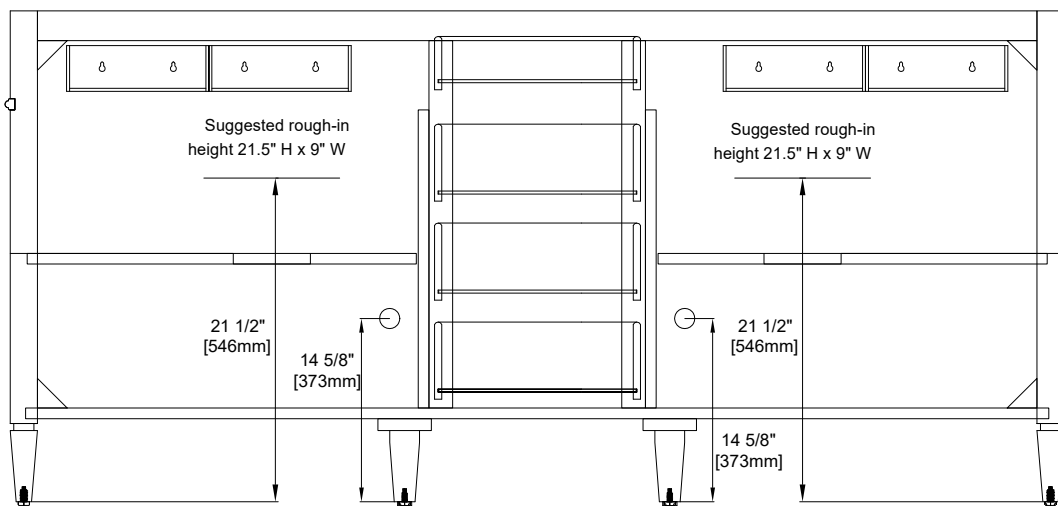

84" BRITTANY VANITY

655-V84-BW

JAMES MARTIN
VANITIES

Features and Materials

Solids: Yellow Poplar
Panels: Plywood
Installation Type: Floor Standing
Wooden Backsplash
Number of Doors: Two
Number of Drawers: Eleven
Number of Tip Outs: Two
Drawer Box Material and Construction: 12mm Plywood/English Dovetail Joinery
Hardware Material and Finish: Zinc Alloy in Satin Nickel Finish
Full Extension, Soft Close Glides
European Soft Close Hinges
Aluminum Laminate Drawer Liners
Bamboo Storage Tray
USB/Power Component: YES (2) (ETL501108 0)
Cord Length: 6'6"
Vanity Top Included: NO, Optional 3cm Tops Available with Sinks
Number of Basins: Two -with optional 3cm top
Fits Drain Hole Size: 1-3/4"
Overflow: Front facing
Assembly Required: Installation of optional 3cm top with sinks Adjustable levelers

Dimensions

Cabinet Width: 83-5/8" (2124mm)
Depth: 23-3/8" (594)
Height: 32-5/8" (828)
Rough-In Height: 21-1/2"

Visit website for warranty and installation information
www.jamesmartinvanities.com

JAMES MARTIN VANITIES

84" BRITTANY VANITY

655-V84-BW

Bamboo Drawer Organizer

Front View

All dimensions are nominal
Diagrams are of cabinet only—James Martin Optional Countertops and sinks are not shown

Visit website for warranty and installation information
www.jamesmartinvanities.com

84" BRITTANY VANITY

655-V84-BW

Side View

Back View

All dimensions are nominal

Diagrams are of cabinet only—James Martin Optional Countertops and sinks are not shown

Visit website for warranty and installation information
www.jamesmartinvanities.com