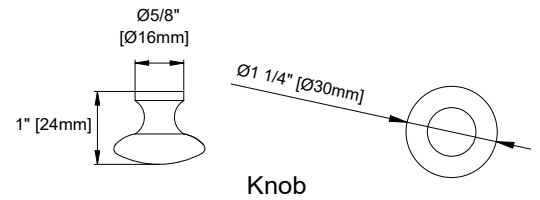

84" BRITTANY VANITY

655-V84-BW

JAMES MARTIN
VANITIES

Features and Materials

Solids: Yellow Poplar
Panels: Plywood
Installation Type: Floor Standing
Wooden Backsplash
Number of Doors: Two
Number of Drawers: Eleven
Number of Tip Outs: Two
Drawer Box Material and Construction: 12mm Plywood/English Dovetail Joinery
Hardware Material and Finish: Zinc Alloy in Satin Nickel Finish
Full Extension, Soft Close Glides
European Soft Close Hinges
Aluminum Laminate Drawer Liners
Bamboo Storage Tray
USB/Power Component: YES (2) (ETL501108 0)
Cord Length: 6'6"
Vanity Top Included: NO, Optional 3cm Tops Available with Sinks
Number of Basins: Two -with optional 3cm top
Fits Drain Hole Size: 1-3/4"
Overflow: Front facing
Assembly Required: Installation of optional 3cm top with sinks Adjustable levelers

Dimensions

Cabinet Width: 83-5/8" (2124mm)
Depth: 23-3/8" (594)
Height: 32-5/8" (828)
Rough-In Height: 21-1/2"

Visit website for warranty and installation information
www.jamesmartinvanities.com

JAMES MARTIN VANITIES

84" BRITTANY VANITY

655-V84-BW

Bamboo Drawer Organizer

Front View

All dimensions are nominal
Diagrams are of cabinet only—James Martin Optional Countertops and sinks are not shown

Visit website for warranty and installation information
www.jamesmartinvanities.com

84" BRITTANY VANITY

655-V84-BW

Side View

Back View

All dimensions are nominal

Diagrams are of cabinet only—James Martin Optional Countertops and sinks are not shown

Visit website for warranty and installation information
www.jamesmartinvanities.com