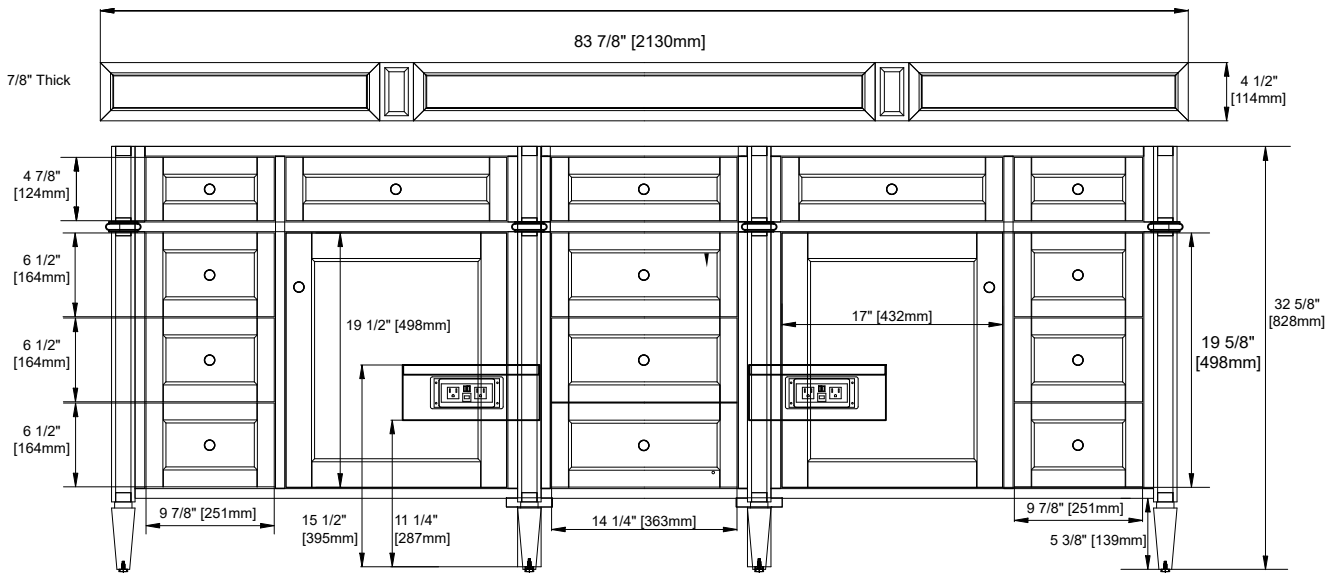

84" BRITTANY VANITY

655-V84-BW

JAMES MARTIN
VANITIES

Features and Materials

Solids: Yellow Poplar
Panels: Plywood
Installation Type: Floor Standing
Wooden Backsplash
Number of Doors: Two
Number of Drawers: Eleven
Number of Tip Outs: Two
Drawer Box Material and Construction: 12mm Plywood/English Dovetail Joinery
Hardware Material and Finish: Zinc Alloy in Satin Nickel Finish
Full Extension, Soft Close Glides
European Soft Close Hinges
Aluminum Laminate Drawer Liners
Bamboo Storage Tray
USB/Power Component: YES (2) (ETL501108 0)
Cord Length: 6'6"
Vanity Top Included: NO, Optional 3cm Tops Available with Sinks
Number of Basins: Two -with optional 3cm top
Fits Drain Hole Size: 1-3/4"
Overflow: Front facing
Assembly Required: Installation of optional 3cm top with sinks Adjustable levelers

Dimensions

Cabinet Width: 83-5/8" (2124mm)
Depth: 23-3/8" (594)
Height: 32-5/8" (828)
Rough-In Height: 21-1/2"

Visit website for warranty and installation information
www.jamesmartinvanities.com

JAMES MARTIN VANITIES

84" BRITTANY VANITY

655-V84-BW

Bamboo Drawer Organizer

Front View

All dimensions are nominal
Diagrams are of cabinet only—James Martin Optional Countertops and sinks are not shown

Visit website for warranty and installation information
www.jamesmartinvanities.com

84" BRITTANY VANITY

655-V84-BW

Side View

Back View

All dimensions are nominal

Diagrams are of cabinet only—James Martin Optional Countertops and sinks are not shown

Visit website for warranty and installation information
www.jamesmartinvanities.com