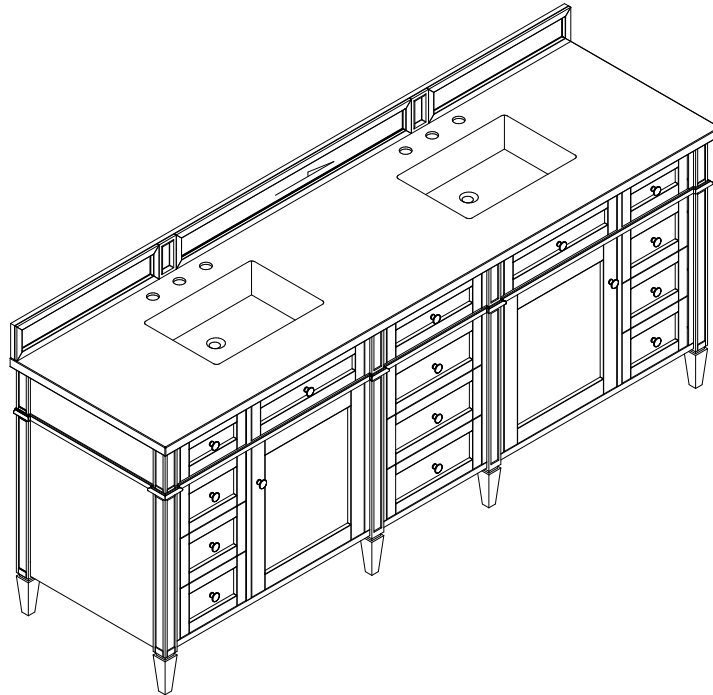

84" BRITTANY VANITY

655-V84-BW

JAMES MARTIN
VANITIES

Features and Materials

Solids: Yellow Poplar
Panels: Plywood
Installation Type: Floor Standing
Wooden Backsplash
Number of Doors: Two
Number of Drawers: Eleven
Number of Tip Outs: Two
Drawer Box Material and Construction: 12mm Plywood/English Dovetail Joinery
Hardware Material and Finish: Zinc Alloy in Satin Nickel Finish
Full Extension, Soft Close Glides
European Soft Close Hinges
Aluminum Laminate Drawer Liners
Bamboo Storage Tray
USB/Power Component: YES (2) (ETL501108 0)
Cord Length: 6'6"
Vanity Top Included: NO, Optional 3cm Tops Available with Sinks
Number of Basins: Two -with optional 3cm top
Fits Drain Hole Size: 1-3/4"
Overflow: Front facing
Assembly Required: Installation of optional 3cm top with sinks Adjustable levelers

Dimensions

Cabinet Width: 83-5/8" (2124mm)
Depth: 23-3/8" (594)
Height: 32-5/8" (828)
Rough-In Height: 21-1/2"

Visit website for warranty and installation information
www.jamesmartinvanities.com

JAMES MARTIN VANITIES

84" BRITTANY VANITY

655-V84-BW

Bamboo Drawer Organizer

Front View

All dimensions are nominal
Diagrams are of cabinet only—James Martin Optional Countertops and sinks are not shown

Visit website for warranty and installation information
www.jamesmartinvanities.com

84" BRITTANY VANITY

655-V84-BW

Side View

Back View

All dimensions are nominal

Diagrams are of cabinet only—James Martin Optional Countertops and sinks are not shown

Visit website for warranty and installation information
www.jamesmartinvanities.com