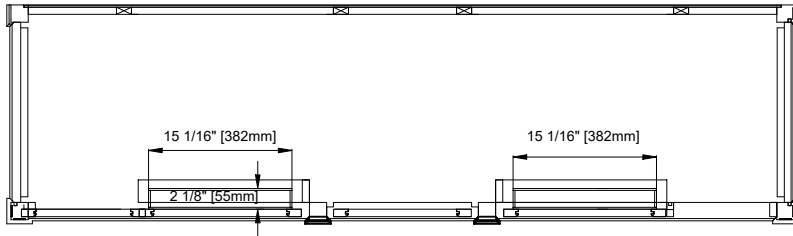

84" BRITTANY VANITY

655-V84-BW

JAMES MARTIN
VANITIES

Features and Materials

Solids: Yellow Poplar
Panels: Plywood
Installation Type: Floor Standing
Wooden Backsplash
Number of Doors: Two
Number of Drawers: Eleven
Number of Tip Outs: Two
Drawer Box Material and Construction: 12mm Plywood/English Dovetail Joinery
Hardware Material and Finish: Zinc Alloy in Satin Nickel Finish
Full Extension, Soft Close Glides
European Soft Close Hinges
Aluminum Laminate Drawer Liners
Bamboo Storage Tray
USB/Power Component: YES (2) (ETL501108 0)
Cord Length: 6'6"
Vanity Top Included: NO, Optional 3cm Tops Available with Sinks
Number of Basins: Two -with optional 3cm top
Fits Drain Hole Size: 1-3/4"
Overflow: Front facing
Assembly Required: Installation of optional 3cm top with sinks Adjustable levelers

Dimensions

Cabinet Width: 83-5/8" (2124mm)
Depth: 23-3/8" (594)
Height: 32-5/8" (828)
Rough-In Height: 21-1/2"

Visit website for warranty and installation information
www.jamesmartinvanities.com

JAMES MARTIN VANITIES

84" BRITTANY VANITY

655-V84-BW

Bamboo Drawer Organizer

Front View

All dimensions are nominal
Diagrams are of cabinet only—James Martin Optional Countertops and sinks are not shown

Visit website for warranty and installation information
www.jamesmartinvanities.com

84" BRITTANY VANITY

655-V84-BW

Side View

Back View

All dimensions are nominal

Diagrams are of cabinet only—James Martin Optional Countertops and sinks are not shown

Visit website for warranty and installation information
www.jamesmartinvanities.com