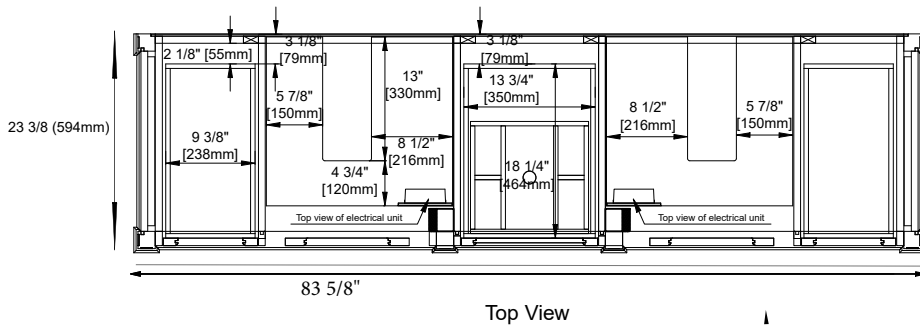

84" BRITTANY VANITY

655-V84-BW

JAMES MARTIN
VANITIES

Features and Materials

Solids: Yellow Poplar
Panels: Plywood
Installation Type: Floor Standing
Wooden Backsplash
Number of Doors: Two
Number of Drawers: Eleven
Number of Tip Outs: Two
Drawer Box Material and Construction: 12mm Plywood/English Dovetail Joinery
Hardware Material and Finish: Zinc Alloy in Satin Nickel Finish
Full Extension, Soft Close Glides
European Soft Close Hinges
Aluminum Laminate Drawer Liners
Bamboo Storage Tray
USB/Power Component: YES (2) (ETL501108 0)
Cord Length: 6'6"
Vanity Top Included: NO, Optional 3cm Tops Available with Sinks
Number of Basins: Two -with optional 3cm top
Fits Drain Hole Size: 1-3/4"
Overflow: Front facing
Assembly Required: Installation of optional 3cm top with sinks Adjustable levelers

Dimensions

Cabinet Width: 83-5/8" (2124mm)
Depth: 23-3/8" (594)
Height: 32-5/8" (828)
Rough-In Height: 21-1/2"

Visit website for warranty and installation information
www.jamesmartinvanities.com

JAMES MARTIN VANITIES

84" BRITTANY VANITY

655-V84-BW

Bamboo Drawer Organizer

Front View

All dimensions are nominal
Diagrams are of cabinet only—James Martin Optional Countertops and sinks are not shown

Visit website for warranty and installation information
www.jamesmartinvanities.com

84" BRITTANY VANITY

655-V84-BW

Side View

Back View

All dimensions are nominal

Diagrams are of cabinet only—James Martin Optional Countertops and sinks are not shown

Visit website for warranty and installation information
www.jamesmartinvanities.com