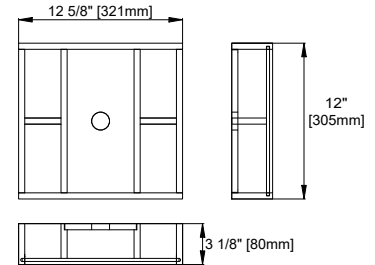

84" BRITTANY VANITY

655-V84-BW

JAMES MARTIN
VANITIES

Features and Materials

Solids: Yellow Poplar
Panels: Plywood
Installation Type: Floor Standing
Wooden Backsplash
Number of Doors: Two
Number of Drawers: Eleven
Number of Tip Outs: Two
Drawer Box Material and Construction: 12mm Plywood/English Dovetail Joinery
Hardware Material and Finish: Zinc Alloy in Satin Nickel Finish
Full Extension, Soft Close Glides
European Soft Close Hinges
Aluminum Laminate Drawer Liners
Bamboo Storage Tray
USB/Power Component: YES (2) (ETL501108 0)
Cord Length: 6'6"
Vanity Top Included: NO, Optional 3cm Tops Available with Sinks
Number of Basins: Two -with optional 3cm top
Fits Drain Hole Size: 1-3/4"
Overflow: Front facing
Assembly Required: Installation of optional 3cm top with sinks Adjustable levelers

Dimensions

Cabinet Width: 83-5/8" (2124mm)
Depth: 23-3/8" (594)
Height: 32-5/8" (828)
Rough-In Height: 21-1/2"

Visit website for warranty and installation information
www.jamesmartinvanities.com

JAMES MARTIN VANITIES

84" BRITTANY VANITY

655-V84-BW

Bamboo Drawer Organizer

Front View

All dimensions are nominal
Diagrams are of cabinet only—James Martin Optional Countertops and sinks are not shown

Visit website for warranty and installation information
www.jamesmartinvanities.com

84" BRITTANY VANITY

655-V84-BW

Side View

Back View

All dimensions are nominal

Diagrams are of cabinet only—James Martin Optional Countertops and sinks are not shown

Visit website for warranty and installation information
www.jamesmartinvanities.com