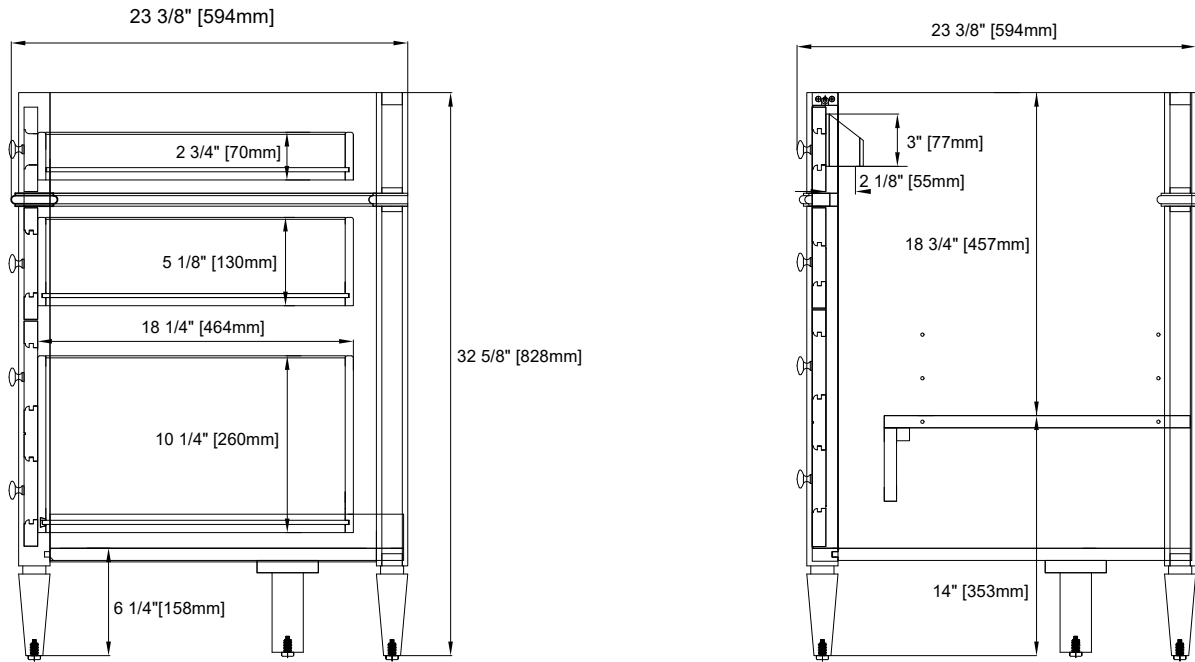

84" BRITTANY VANITY

655-V84-BW

JAMES MARTIN
VANITIES

Features and Materials

Solids: Yellow Poplar
Panels: Plywood
Installation Type: Floor Standing
Wooden Backsplash
Number of Doors: Two
Number of Drawers: Eleven
Number of Tip Outs: Two
Drawer Box Material and Construction: 12mm Plywood/English Dovetail Joinery
Hardware Material and Finish: Zinc Alloy in Satin Nickel Finish
Full Extension, Soft Close Glides
European Soft Close Hinges
Aluminum Laminate Drawer Liners
Bamboo Storage Tray
USB/Power Component: YES (2) (ETL501108 0)
Cord Length: 6'6"
Vanity Top Included: NO, Optional 3cm Tops Available with Sinks
Number of Basins: Two -with optional 3cm top
Fits Drain Hole Size: 1-3/4"
Overflow: Front facing
Assembly Required: Installation of optional 3cm top with sinks Adjustable levelers

Dimensions

Cabinet Width: 83-5/8" (2124mm)
Depth: 23-3/8" (594)
Height: 32-5/8" (828)
Rough-In Height: 21-1/2"

Visit website for warranty and installation information
www.jamesmartinvanities.com

JAMES MARTIN VANITIES

84" BRITTANY VANITY

655-V84-BW

Bamboo Drawer Organizer

Front View

All dimensions are nominal
Diagrams are of cabinet only—James Martin Optional Countertops and sinks are not shown

Visit website for warranty and installation information
www.jamesmartinvanities.com

84" BRITTANY VANITY

655-V84-BW

Side View

Back View

All dimensions are nominal

Diagrams are of cabinet only—James Martin Optional Countertops and sinks are not shown

Visit website for warranty and installation information
www.jamesmartinvanities.com